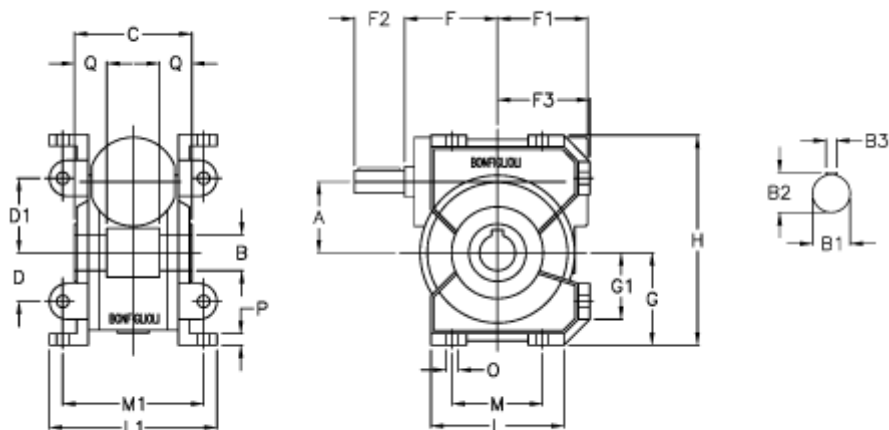

Data Sheet

Article number: 3901030040000

Description: Worm gear with solid input shaft
VF 30U-40-HS

Measures

a = 30.0	Description = VF 30U-xx-HS	L = 75
B = 14	F = 50	L1 = 81
B1 = 9	F1 = 46	m = 50
B2 = 10.2	F2 = 20	M1 = 66.0
B3 = 3	F3 = 47.0	O = 6.5
C = 55	g = 47.0	P = 7
D = 28	G1 = 38.0	Q = 20.5
D1 = 35	H = 102.0	